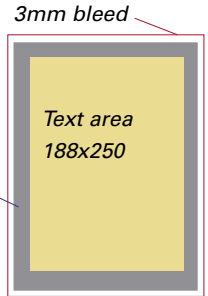

PDFS FOR DPS MUST BE SUPPLIED AS A LEFT AND A RIGHT HAND PAGE

Margins

Top: 13mm

Bottom: 13mm

Sides: 15mm

The diagrams (right) indicate the extent of the print area occupied by each type of advertisement.

NOTE: Clients who want any part of their ad image to run off the page must allow for a 3mm bleed.

FORMAT: Only PDF format will be accepted.

We recommend PDFs be sent via QuickCuts/pagestore – www.quickcut.co.nz

Full page

215mm x 275mm

Trim size 215x275

PDF output size 221x281

DPS

430mm x 275mm

3mm bleed

* NB DPS PDF output:

Please provide both left page and right page PDF.

DPS PDF size 221x281 (LHP and RHP)

DPS PDF size 221x131 (LHP and RHP)

1/2 DPS

 * Pdf info see above

430mmx125mm

1/4

 188mmx60mm (PDF 188x60)

Print area 178x50

Please note: all AD measurements are width x height

Full page: W x H

Trim size: 215mm x 275mm

Text area: 188mm x 250mm

Bleed: 3mm all sides