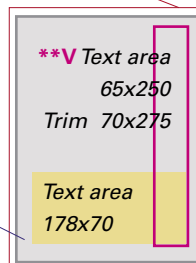

104mm x 275mm
(plus 3mm bleed)

horizontal *H

188mm x 125mm

H Trim size 188x125

NB 3mm bleed on Vertical only

*H PDF output size 188x125 (No Bleed)

**V PDF output size 110mm x 281mm
(including 3mm bleed)

1/3 page

vertical **V

70mm x 275mm
(plus 3mm bleed)

horizontal *H

188mm x 80mm

H Trim size 188x80

NB 3mm bleed on Vertical only

*H PDF output size 188x80 (No Bleed)

**V PDF output size 81mm x 281mm
(including 3mm bleed)

1/4

 188mmx60mm (PDF 188x60)

Print area 178x50

Please note: all AD measurements are width x height

Full page: W x H

Trim size: 215mm x 275mm

Text area: 188mm x 250mm

Bleed: 3mm all sides

PDF delivery size: 221mm x 281mm

1/2 page horizontal W x H

Trim size: 188mm x 125mm

Text area: 178mm x 115mm

Bleed: NO BLEED

PDF delivery size: 188mm x 125mm

1/2 page Vertical W x H

Trim size: 104mm x 275mm