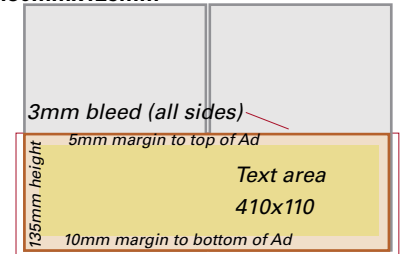

3mm bleed

* NB DPS PDF output:

Please provide both left page and right page PDF.

DPS PDF size 221x281 (LHP and RHP)

DPS PDF size 221x131 (LHP and RHP)

1/2 DPS

 * Pdf info see above

430mmx125mm

strip

215mm x 25mm
(plus 3mm bleed)

Trim size 215x25

3mm bleed (all sides)

PDF output size 221x31

NO bleed

1/2 page

vertical **V

104mm x 275mm
(plus 3mm bleed)

horizontal *H

188mm x 125mm

H Trim size 188x125

NB 3mm bleed on Vertical only

*H PDF output size 188x125 (No Bleed)

**V PDF output size 110mm x 281mm
(including 3mm bleed)

1/3 page

vertical **V

70mm x 275mm
(plus 3mm bleed)

horizontal *H

188mm x 80mm

H Trim size 188x80

NB 3mm bleed on Vertical only

*H PDF output size 188x80 (No Bleed)

**V PDF output size 81mm x 281mm
(including 3mm bleed)